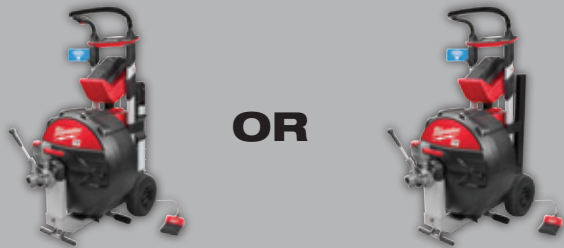

\$349⁹⁹ VALUE

48-53-3840
Head Attachment Kit
for 7/8" Sectional Cable

\$425⁹⁷ VALUE

48-53-4840
Head Attachment Kit
for 1-1/4" Sectional Cable

\$425⁹⁷ VALUE

**BUY AN MX FUEL™ SEWER
DRUM MACHINE KIT**

\$3,799